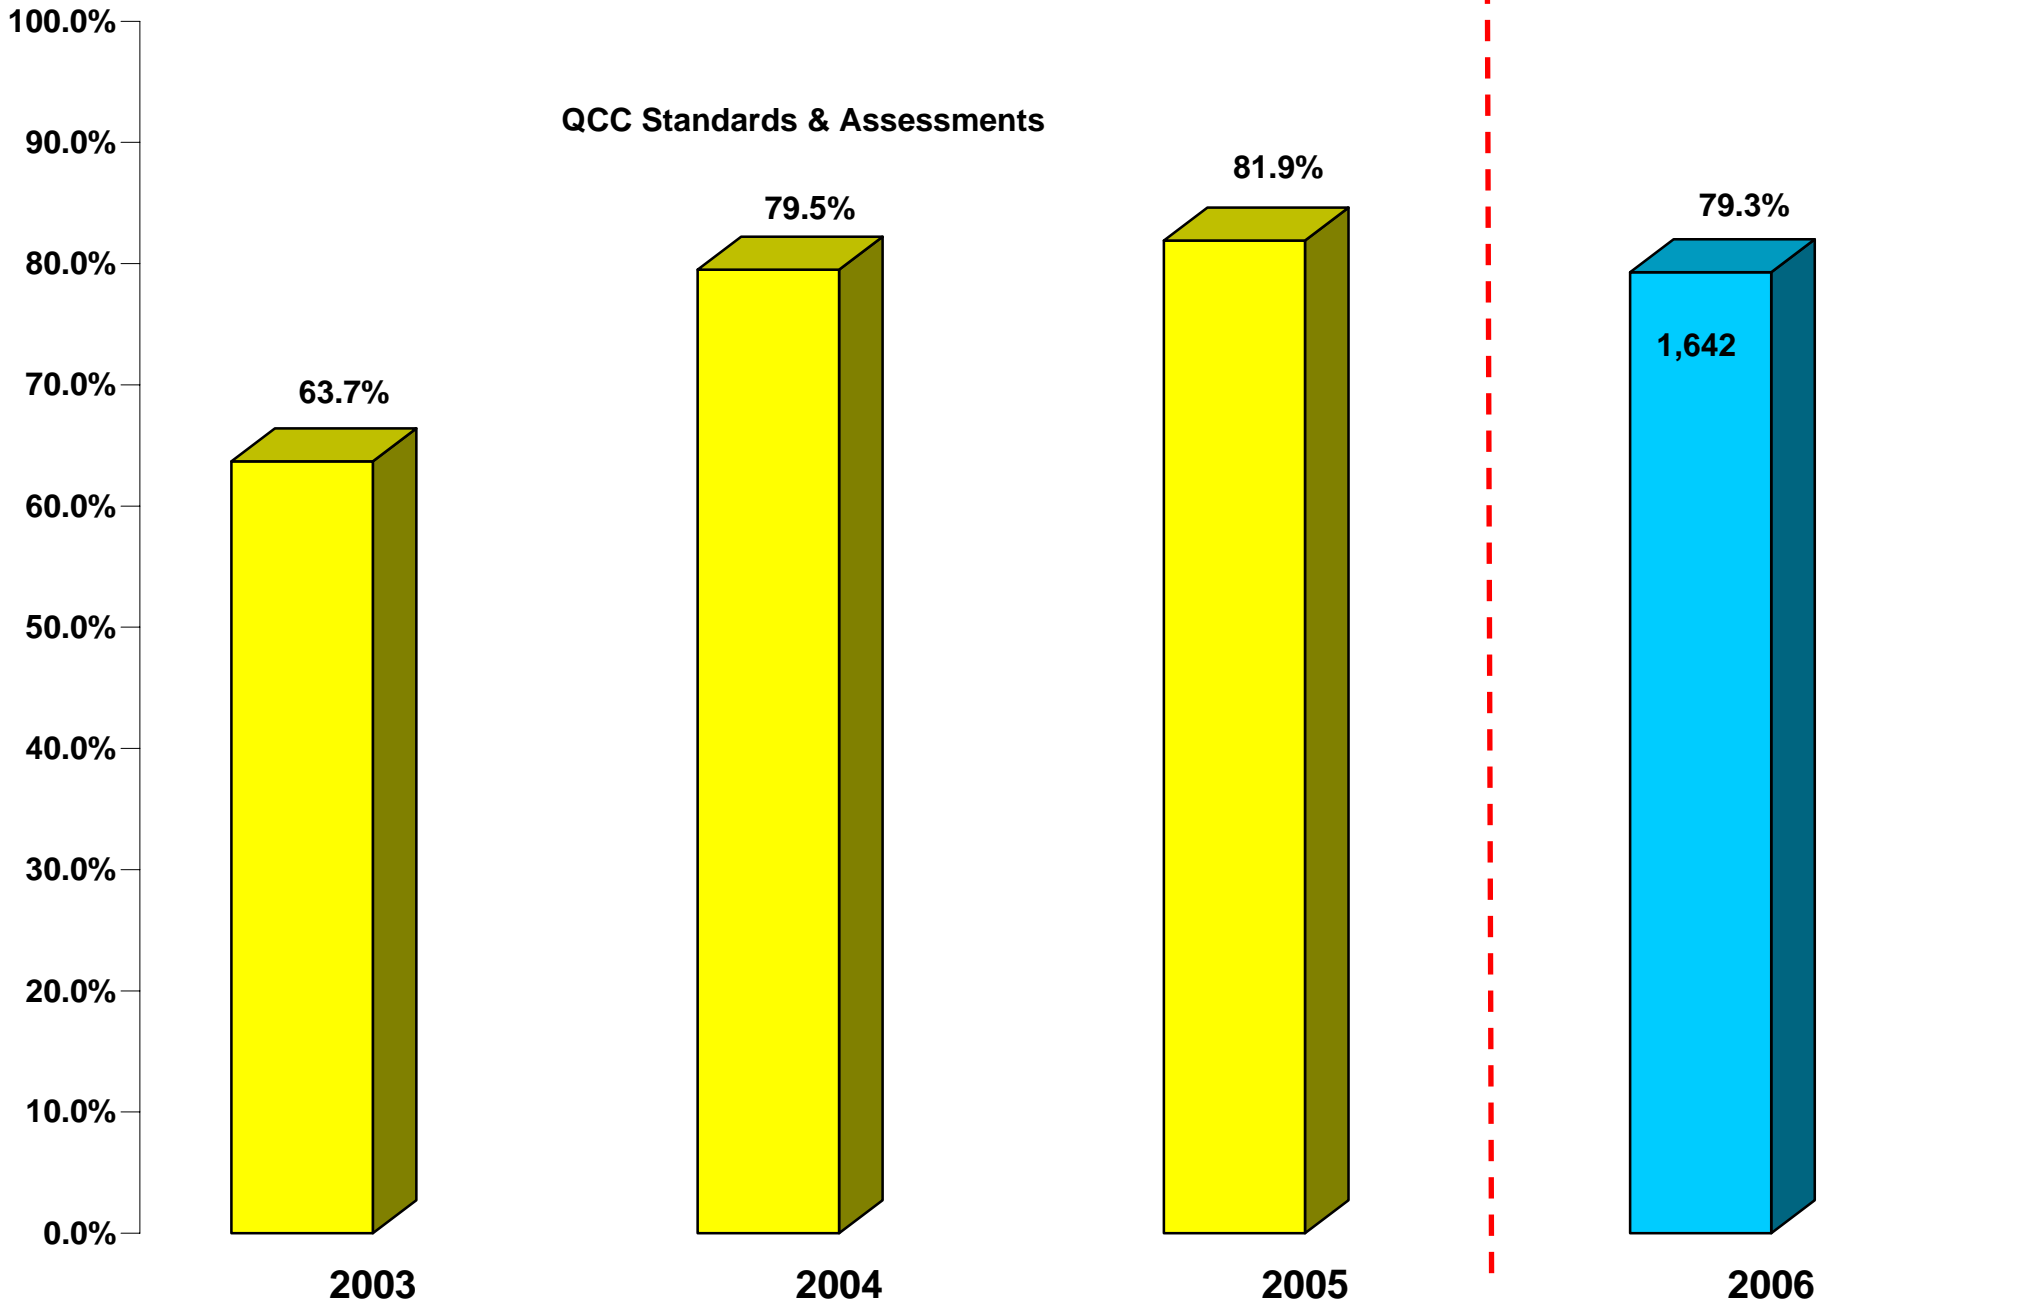

# Georgia Schools Making AYP n=2071

QCC Standards & Assessments

GPS Standards & Assessments

63.7%

79.5%

81.9%

79.3%

1,642

2003

2004

2005

2006