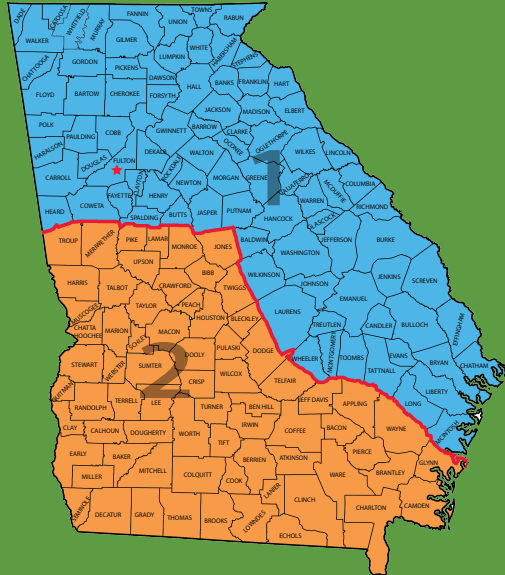

REGION 1

Cindell Mathis
Regional Coordinator
Region 1 MEP Office
404-491-4725
cindell.mathis@doe.k12.ga.us

Georgia Department of Education
Richard Woods, Georgia's School Superintendent
"Educating Georgia's Future"

REGION 2

Marisela Trejo
Regional Coordinator
Region 2 MEP Office
404-561-7819
marisela.trejo@doe.k12.ga.us

Georgia Migrant Education Program - Regional Service areas

Programa de Educación Migrante - Areas de Servicios Regionales